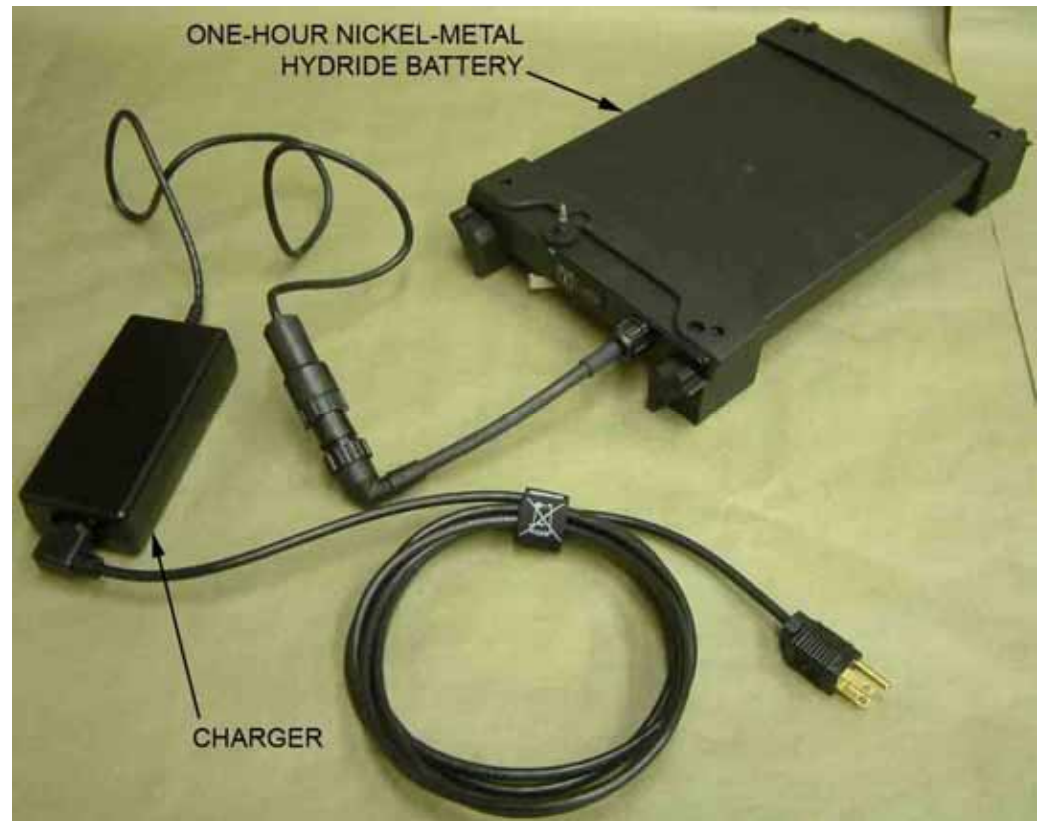

BATTERY

- Battery and External Charger
  - Nickel-Metal Hydride (Ni-MH)
  - Uninterruptible Power Source for One Hour of Operation