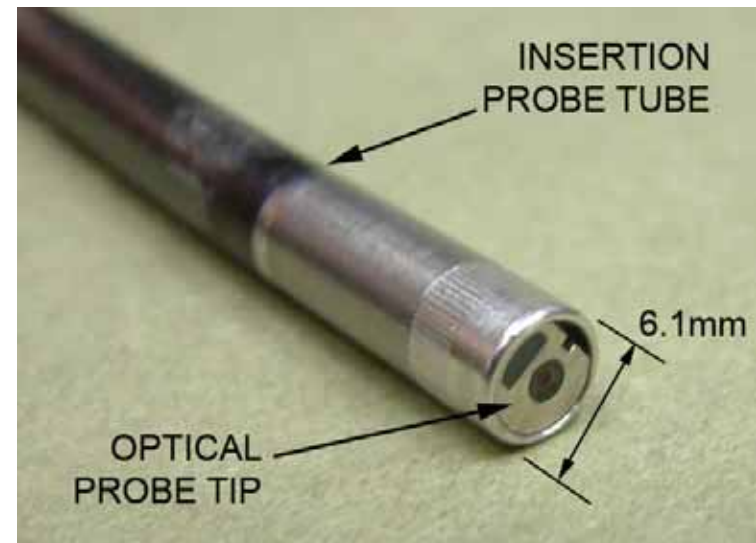

# GE XLG3 VIDEO INSPECTION SYSTEM SYSTEM OVERVIEW

- Stand-alone Fiberscope System
- Improved Resolution over NAVSEA DUCTS Borescope
- High-Resolution Imaging, Fixed Focus Optics
- One Hour Battery Life for Remote Operations
- Lightweight Handset for Viewing

# INSERTION PROBE TUBE/PROBE OPTICS

- 440,000 Pixels
- 6.1 mm Diameter x 60' Long, 20 mm – infDOF, Forward View Far Focus, 90 Degree FOV
- Insertion Probe Can be Damaged by Sharp Bends or Kinks